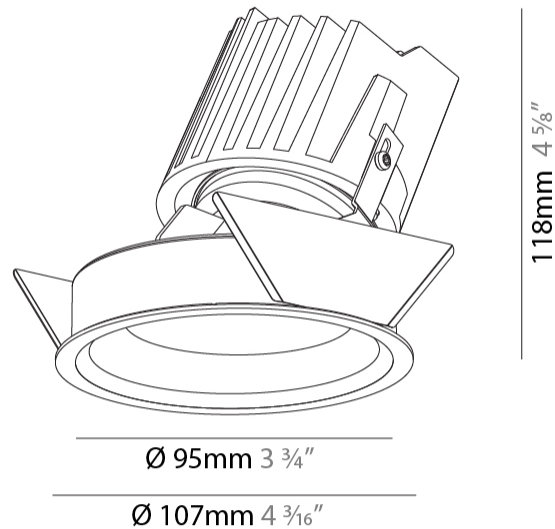

PHYSICAL

Shape: Round
Diameter (mm): 107
Diameter (in): 4 3/16
Height (mm): 118
Height (in): 4 5/8
Ceiling Thickness (mm): 10 / 12.5 / 15
Ceiling Thickness (in): 3/8 or 1/2 or 9/16
Min. Recessing Depth (mm): 140
Min. Recessing Depth (in): 5 1/2
Light Distribution: Adjustable / Asymmetric
Weight (kg): 0.473
Weight (lbs): 1.04
Fixture Finish: SSR / BKV / CWI / CRY / HAB / LAG / UFT / ITA / RUA / RUR / MIC / FTG / MYG / TWT / LOD / PUS / FRO / FUP / KIA / POP / BLS / SPG / MEY / GOH / GUM / CHC / COM / ABZ / JAG / OBR / MOS / ROR
Fixture Material: Aluminum Die Cast
Cut-out Measurements: 98mm / 3 7/8"

ELECTRICAL

Lamp Type: LED (Zhaga Standard)
Input Wattage (W): 16.5
Total Output Wattage (W): 14
Dimming: Tri-Mode (Non-Dimming and Phase Dimming (120Vac only) and 0-10V Dimming)
Driver Included: No
Driver Location: Recessed Housing
Driver Type: Constant Current - Universal
Driver Class: Class 2
Housing: See components
Input Voltage (V): 120 - 277
Constant Current (MA): 350

LED

Number of LEDs: 1
Color Temperature (°K): 2700 / 3000 / 3500 / 4000
Max. Delivered Lumen (lm): 1030 / 1070 / 1117 / 1140
Nominal Lumen (lm): 1386 / 1438 / 1511 / 1542
CRI: >90 CRI
Lamp Life (hrs): 50000

OPTICAL

Reflector: 20 / 40 / 60
Adjustability: Fixed

RATINGS AND CERTIFICATIONS

Certified By: Certified for North American Standards
IP rating: IP20

PROJECT	
TYPE	
SPECIFIER	
QUANTITY	
DATE